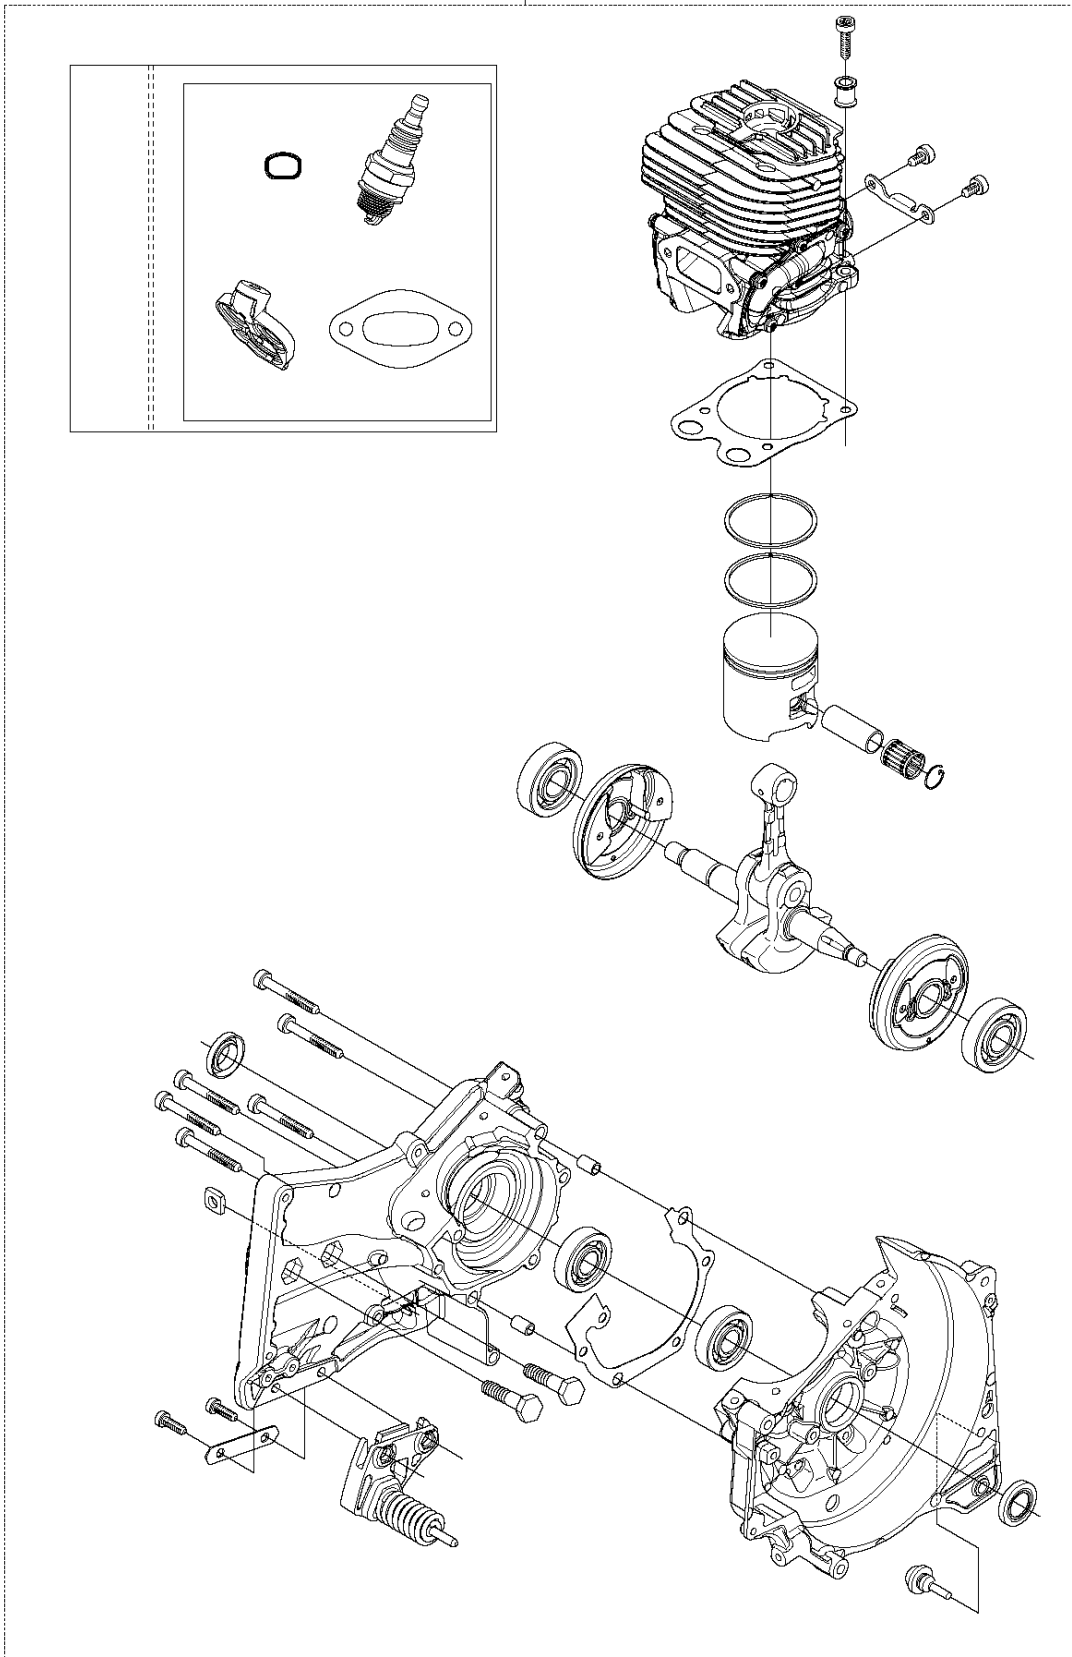

CUTTING BLADE

K760 CUT-N-BREAK, 2013-06

Ref	Part No	Description	Remark	QTY KIT
1	501 00 88-02	SCREW KIT	Incl. 2, 7	1
2	501 00 88-01	SCREW KIT		1
3	506 40 25-02	SCREW		1
4	503 23 04-03	WASHER		1
5	544 26 53-01	WASHER		1
6	735 31 10-41	RETAINER RING		1
7	506 40 24-01	CENTRE NUT		1
8	574 83 62-01	DIAMOND BLADE	EL10 CnB Soft	1
8	574 83 62-02	DIAMOND BLADE	EL35 CnB Medium	1
8	574 83 62-03	DIAMOND BLADE	EL70 CnB Hard	1

Q K760 Cut-n-Break
LONGBLOCK

1