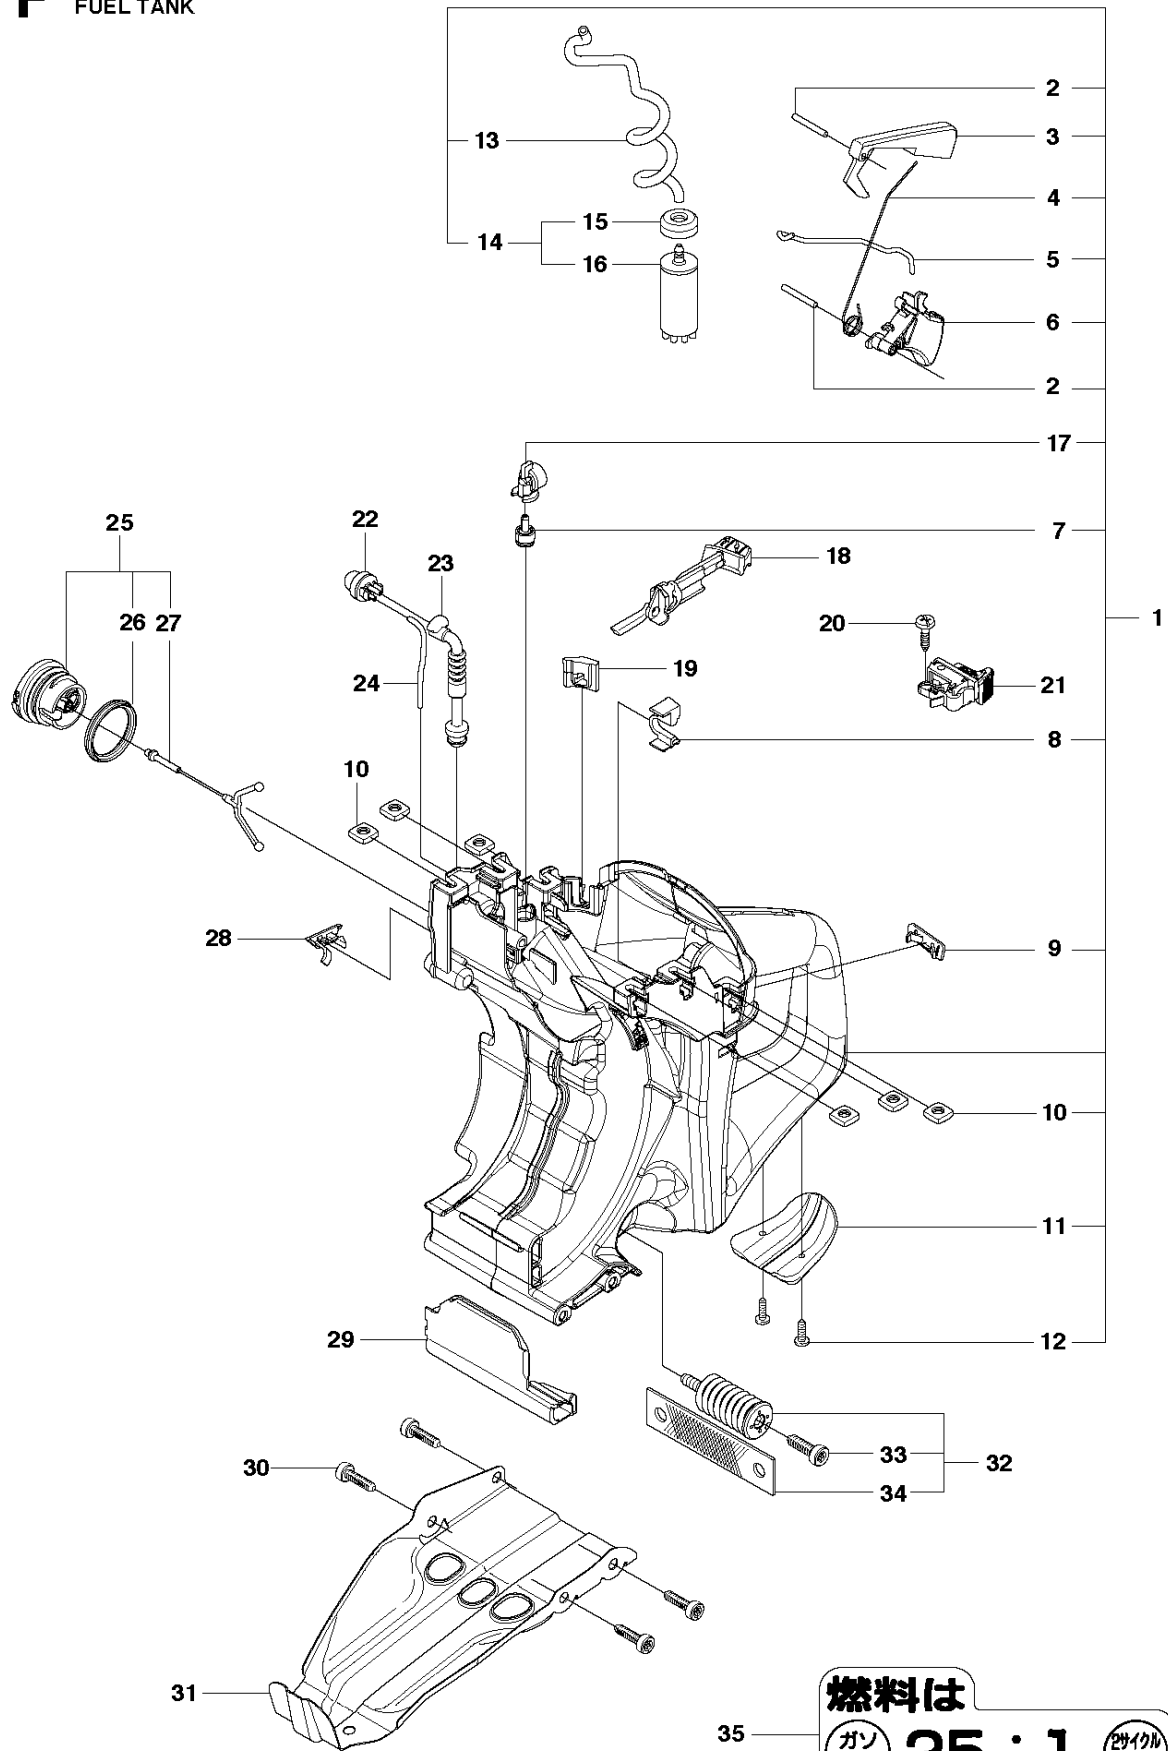

F K760 Cut-n-Break
FUEL TANK

燃料は
ガソリン 25 : 1 2サイクル専用オイル

FUEL TANK

K760 CUT-N-BREAK, 2013-06

Ref	Part No	Description	Remark	QTY KIT
1	581 47 74-01	FUEL TANK ASSY	Incl. 2 - 14, 17	1
2	720 12 40-20	PARALLEL PIN		2
3	577 32 50-01	THROTTLE LOCKOUT		1
4	506 37 95-01	SPRING		1
5	579 37 92-01	THROTTLE ROD		1
6	577 23 15-01	THROTTLE CONTROL		1
7	537 35 95-01	TANK VENT ASSY		1
8	544 39 32-01	HOSE CLIP		1
9	501 37 13-01	LID		1
10	503 22 65-04	SQUARE NUT		6
11	506 38 67-02	GROUND SUPPORT		1
12	503 21 45-16	SCREW CRCSFT		2
13	581 75 62-03	FUEL HOSE		1
14	506 26 41-11	FUEL FILTER	Incl. 15 - 16	1
15	506 27 11-01	HOSE CLAMP		1
16	506 26 41-01	FUEL FILTER		1
17	577 31 35-01	TANK VENT VALVE ASSY		1
18	544 22 90-02	CHOKE CONTROL		1
19	506 37 80-01	GROMMET		1
20	503 21 28-10	SCREW CCRPANT		1
21	506 31 86-02	STOP SWITCH		1
22	540 05 49-01	AIR PURGE	Purge	1
23	505 19 52-01	FUEL HOSE	Purge	1
24	537 04 24-14	FUEL HOSE	Purge	1
25	522 62 00-01	TANK CAP ASSY	Incl. 26 - 27	1
26	537 21 50-01	SEALING		1
27	503 57 89-01	HOLDER		1
28	506 39 46-02	HUB CAP		1
29	506 38 15-01	HEAT SHIELD		1
30	503 21 54-20	SCREW ITXSCT		4
31	506 37 19-02	BASEPLATE		1
32	537 21 03-07	ANTIVIBRATION ELEMENT	Incl. 33 - 34	1
33	544 06 12-01	SCREW ITXSCM		1
34	544 23 82-01	BAND		1
35	506 31 30-01	LABEL	Japan only	1