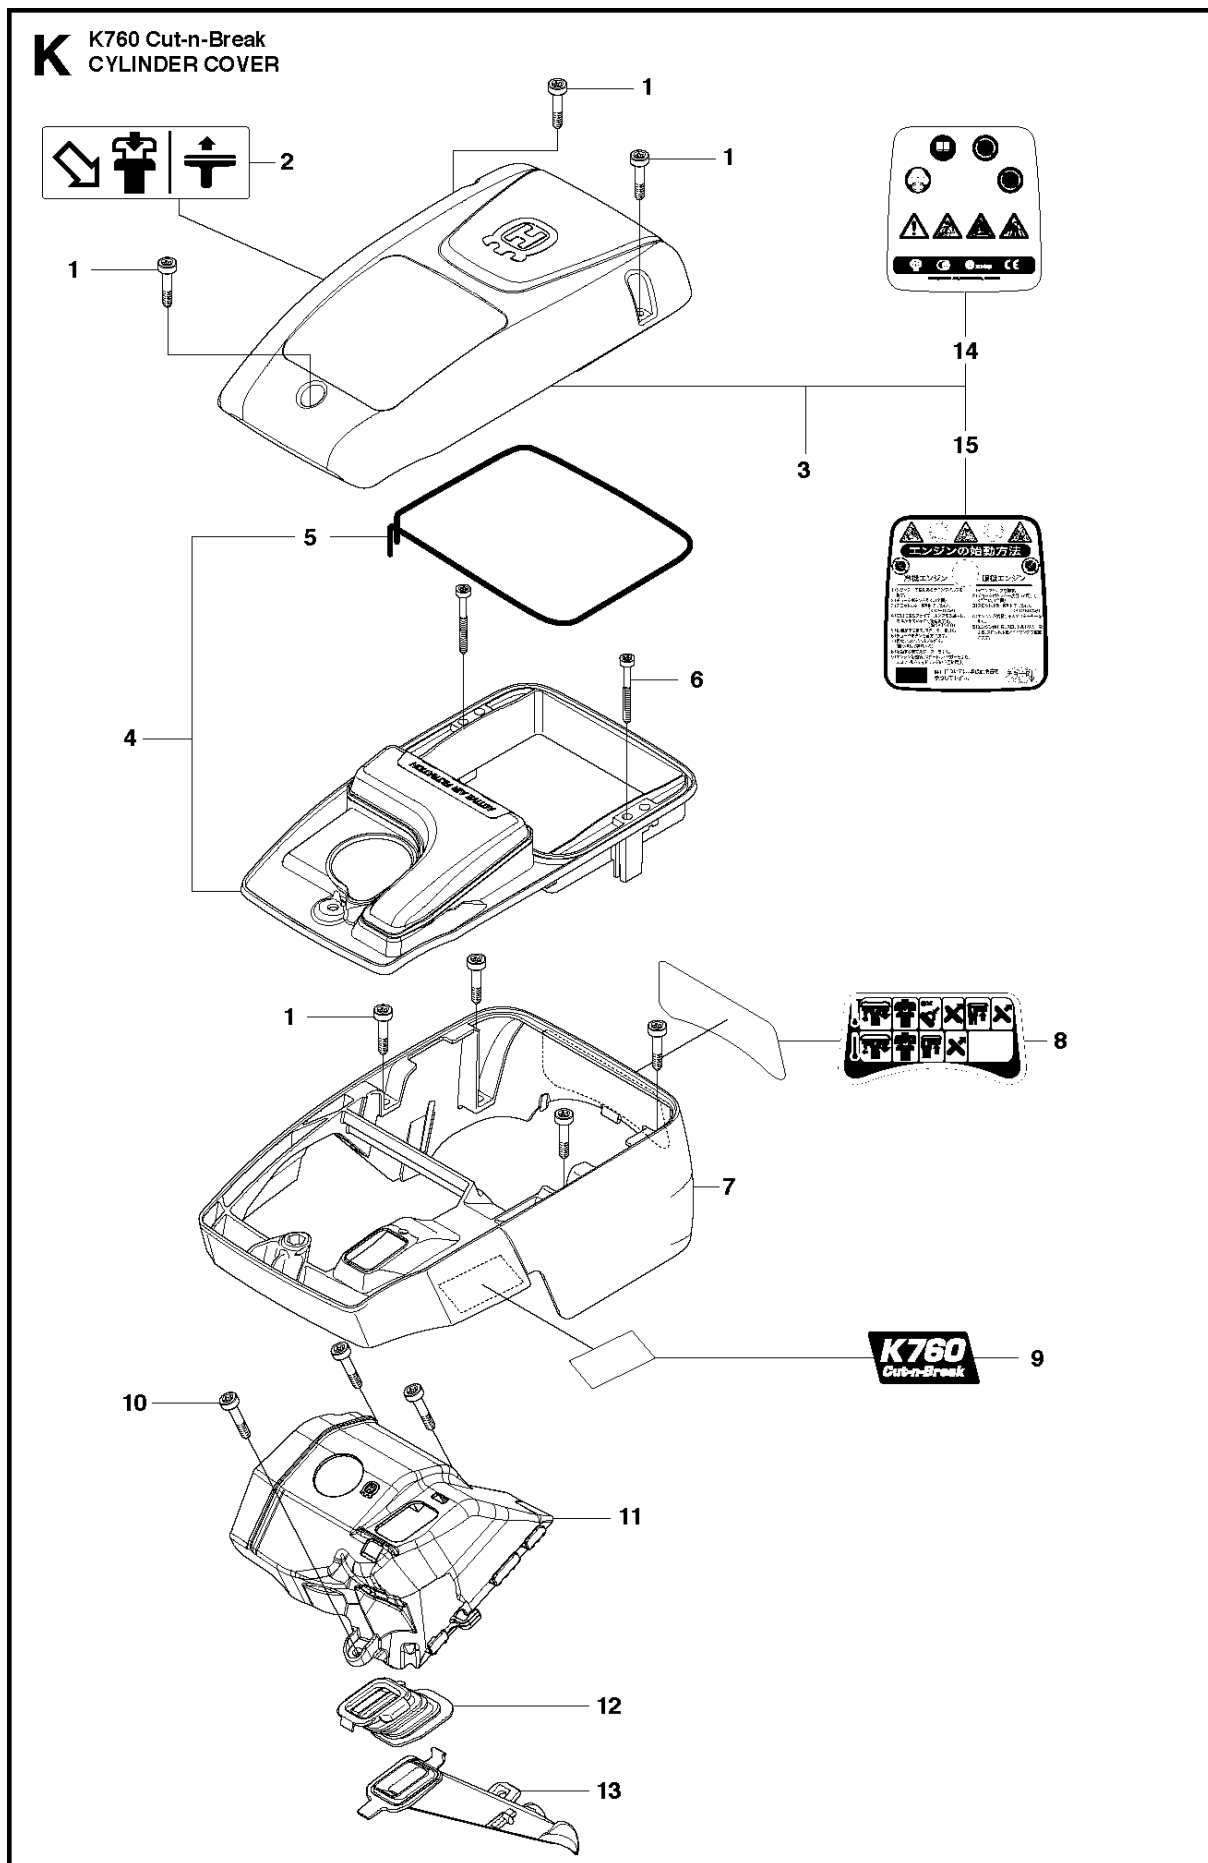

CYLINDER COVER

K760 CUT-N-BREAK, 2013-06

Ref	Part No	Description	Remark	QTY KIT
1	503 21 53-21	SCREW ITXSCM		7
2	525 76 35-02	DECAL		1
3	583 96 52-01	FILTER COVER ASSY	incl. 14	1
4	574 36 21-01	FILTER HOLDER ASSY	Incl. 5	1
4	574 36 21-02	FILTER HOLDER ASSY	OIL GUARD	1
5	575 35 50-01	SEALING STRIP		1
6	503 21 53-49	SCREW ITXSCM		2
7	506 36 70-03	CYLINDER COVER		1
8	579 24 03-01	DECAL		1
9	574 23 16-04	DECAL		1
10	501 98 10-20	SCREW ITXSCM		3
11	574 45 94-01	COVER		1
12	506 37 04-01	BELLOWS		1
13	525 58 43-01	AIR NOZZLE		1
14	586 37 93-02	DECAL	Generic	1
15	576 12 09-02	DECAL	Japan Only	1