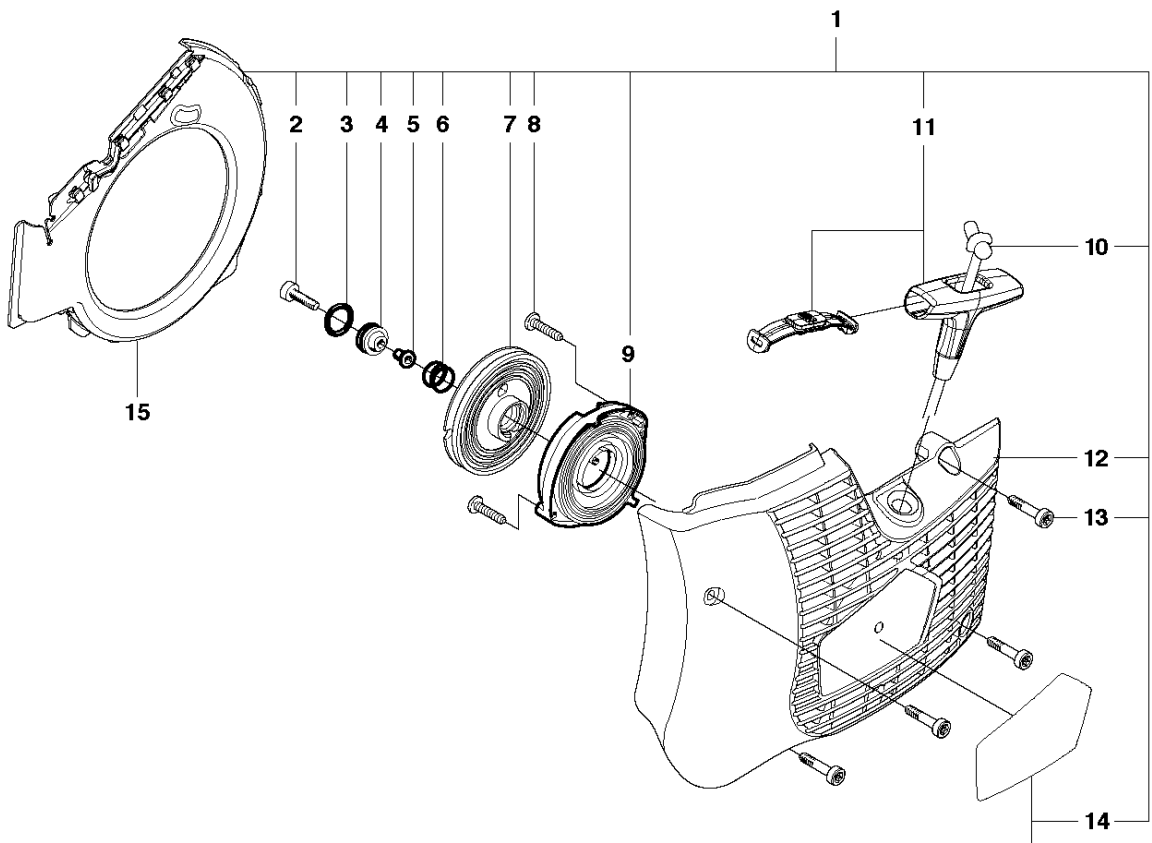

H K760 Cut-n-Break
STARTER

STARTER

K760 CUT-N-BREAK, 2013-06

Ref	Part No	Description	Remark	QTY KIT
1	574 36 20-02	STARTER	Incl. 2 - 15	1
2	510 26 92-22	SCREW ITXSCT		1
3	740 43 13-00	O-RING		1
4	510 00 08-01	SEALING HOLDER		1
5	506 26 31-01	SPACING SLEEVE		1
6	506 25 30-01	COMPRESSION SPRING		1
7	506 25 81-02	STARTER PULLEY		1
8	503 21 28-10	SCREW CCRPANT		2
9	506 25 89-01	RECOIL SPRING		1
10	506 33 56-15	STARTER CORD		1
10	506 33 56-50	STARTER CORD	50 m	1
11	584 25 79-01	STARTER HANDLE ASSY		1
12	525 44 60-01	STARTER COVER		1
13	501 98 10-20	SCREW ITXSCM		4
14	525 57 11-01	DECAL		1
15	544 38 39-01	AIR CONDUCTOR		1