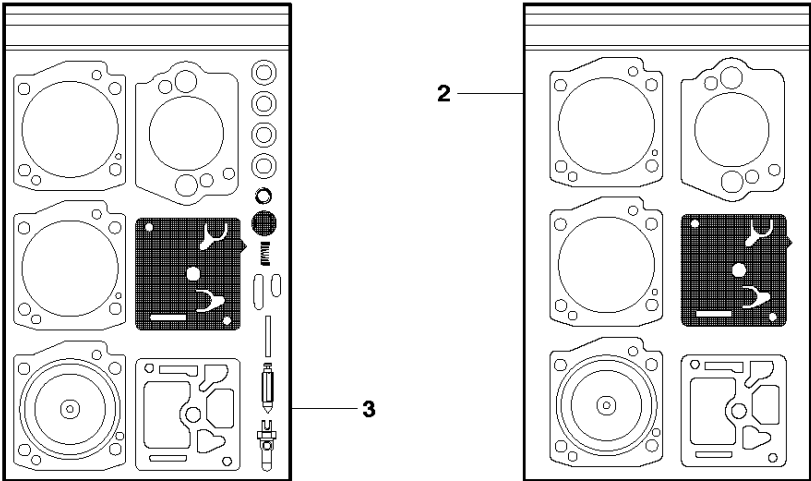

M K760 Cut-n-Break
CARBURETTOR

CARBURETOR

K760 CUT-N-BREAK, 2013-06

Ref	Part No	Description	Remark	QTY KIT
1	578 24 34-01	CARBURETTOR	Zama C3-EL53	1
2	506 40 99-02	GASKET KIT		1
3	506 41 00-04	GASKET KIT		1