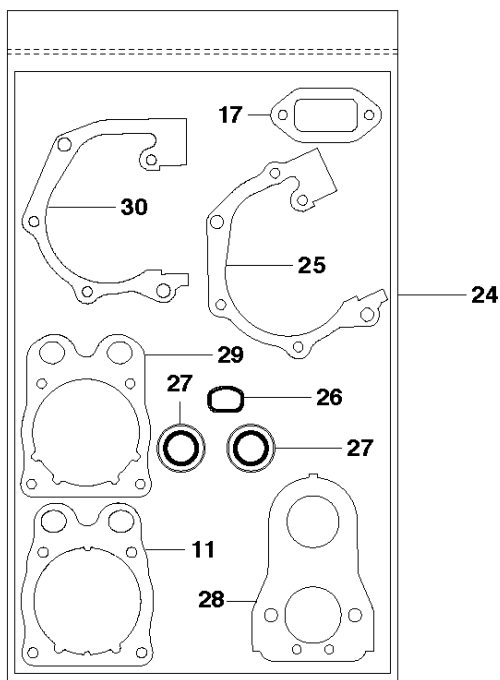

D K760 Cut-n-Break
CYLINDER, PISTON & MUFFLER

CYLINDER, PISTON & MUFFLER

K760 CUT-N-BREAK, 2013-06

Ref	Part No	Description	Remark	QTY KIT
1	505 42 45-01	ANTIVIBRATION ELEMENT		1
2	544 06 12-01	SCREW ITXSCM		1
3	503 71 53-01	DECOMPRESSION VALVE		1
4	503 55 22-01	PLUG		1
5	503 21 53-40	SCREW ITXSCM		4
6	576 71 76-02	SLEEVE		4
7	581 47 61-01	CYLINDER ASSY	Incl. 8 - 13	1
8	503 21 53-16	SCREW ITXSCM		2
9	506 36 88-01	BRACKET		1
10	574 23 18-01	PLATE		1
11	581 28 53-01	GASKET		1
12	506 37 24-02	PISTON ASSY	Incl. 13 - 15	1
13	577 57 24-01	NEEDLE BEARING		1
14	503 28 90-47	PISTON RING		2
15	737 43 12-00	SNAP RING		2
16	506 37 58-02	COOLING PLATE		1
17	506 37 69-02	GASKET		1
18	506 36 42-04	MUFFLER ASSY		1
19	503 21 53-40	SCREW ITXSCM		2
20	503 21 53-56	SCREW ITXSCM		1
21	503 21 53-25	SCREW ITXSCM		1
22	503 23 04-02	WASHER		1
23	503 22 65-04	SQUARE NUT		1
24	581 35 74-01	GASKET KIT	Incl. 11, 17, 25 - 30	1
25	506 37 70-03	GASKET		1
26	544 21 93-02	INSERT		1
27	503 26 02-04	SEALING RING	Blue	2
28	506 37 68-04	GASKET		1
29	506 37 67-01	CYLINDER		1
30	506 37 70-02	GASKET		1